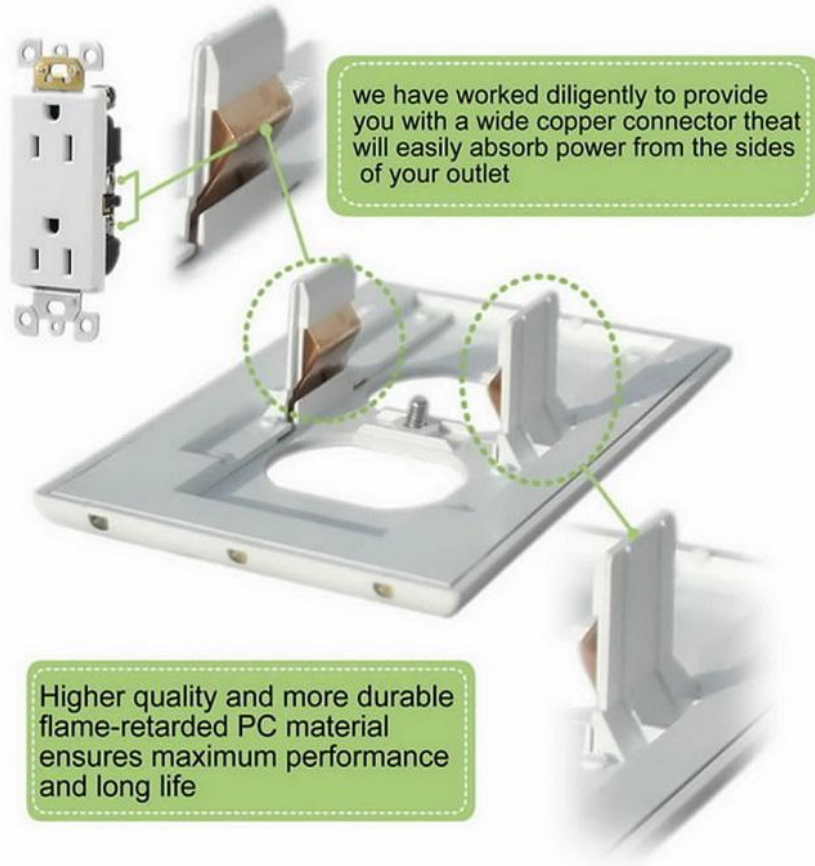

Picture	Specification	
Item No.:KTWL2702	Product name	wall plate with led nights lights
 <p>Decor</p> <p>Duplex</p>	Sensor	Light sensor
	Material	Fireproof PC+Metal
	input voltage	AC85-125V
	Power	0.2W
	Type	Duplex,Decor
	Region	North America
	Size /Weight	125*75*28mm/40g
	White box	86*39*128mm/2pcs
	Carton size	415*280*450mm/200pcs

Higher quality and more durable flame-retarded PC material ensures maximum performance and long life